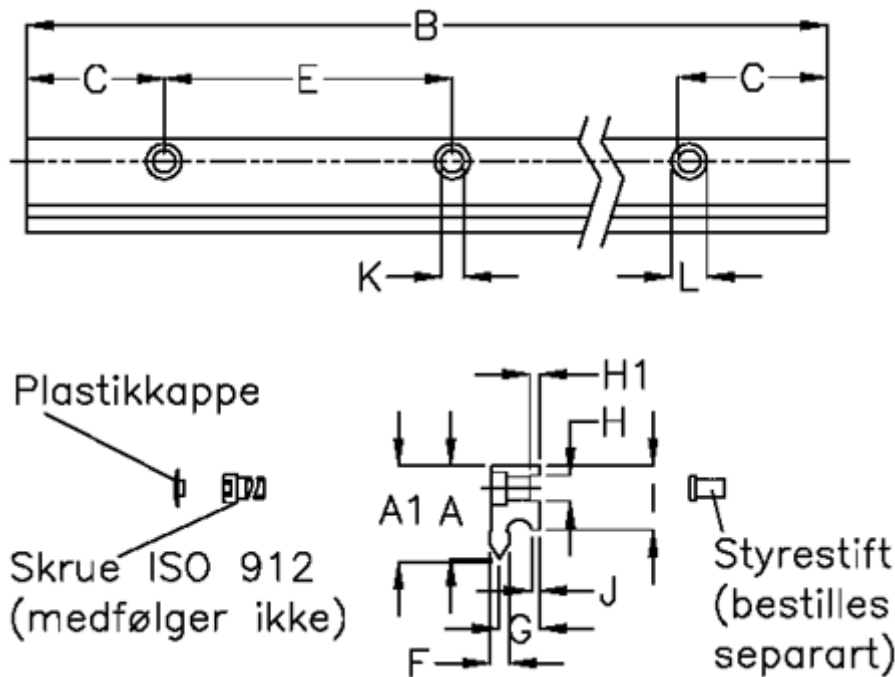

Article number: 05712541256

Description: Hepco GV3 slide NM E L1256 P3
with counterbored holes

Measures

A	= 29	G	= 12.7	Weight kg/1000 = 2.60
A1	= 29.89	H	= 8	
B	= 1256	H1	= 3.0	
C	= 43.0	I	= 20.40	
E	= 90	J	= 2.30	
F	= 6.42	K	= 7.0	
For bearing	= J34	L	= 11 x 6.1	
For guide pin	= SDP8	Precision type	= P3	